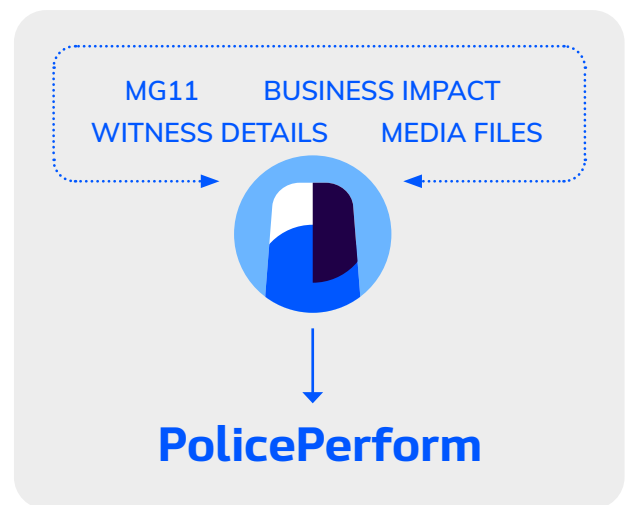

CrimeReport

Create an online evidence pack that includes a complete MG11 witness statement, business impact statement, witness details and the secure transfer of CCTV video and images. CrimeReport allows retailers to report directly to their constabulary, speeding up digital evidence transfer and saving everyone time and money.

- ⚡ Save security staff and officer time through easy-to-use digital interface
- ⚡ Send digital evidence and exhibits directly to local police within minutes
- ⚡ Automatic video file conversion to MP4 format
- ⚡ Eliminate admin and paper-based tasks
- ⚡ Reduce police demand and negate officer travel to store location
- ⚡ Full audit trail and transfer logs of digital evidence and exhibits